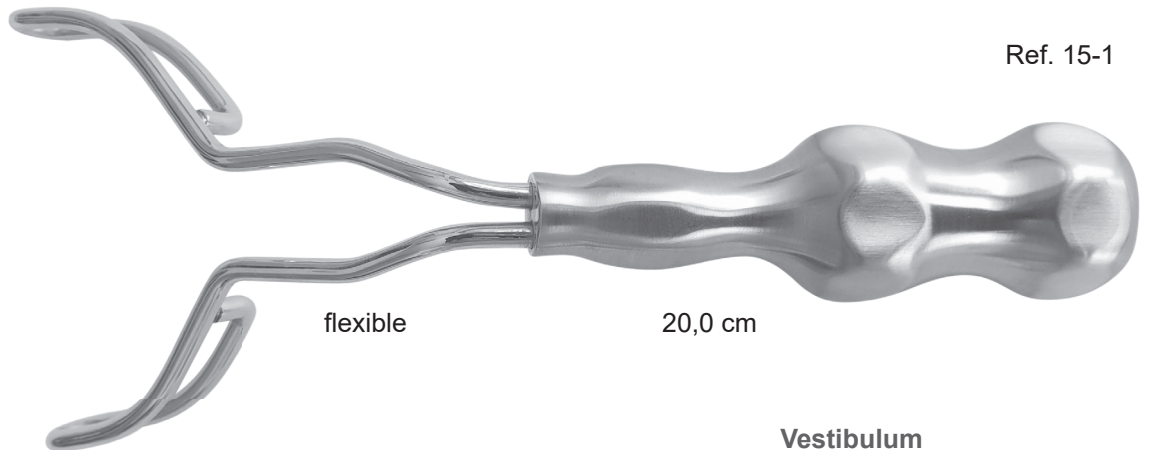

Ref. 15-17E

NEW!

Oringer

Für handfreies
Abhalten

Ref. 40-02C

Lippenhalter Sternberg

30,0 mm

Ref. 40-02B

35,0 mm

14,0 cm

Vestibulum

Ref. 15-1

flexible

20,0 cm

Vestibulum

Ref. 15-2