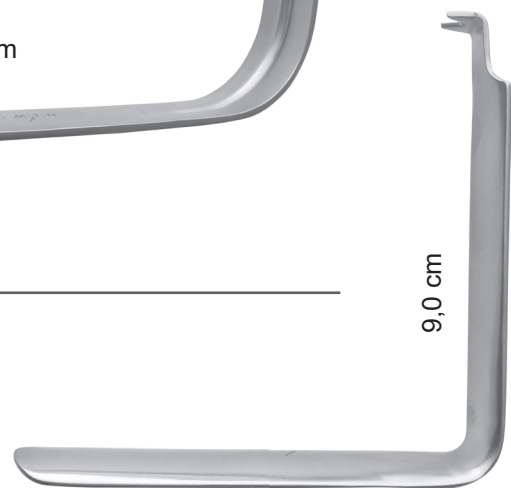

35,0 mm

14,0 cm

Vestibulum

Ref. 15-1

flexible

20,0 cm

Vestibulum

Ref. 15-2

NEW!

Scharfe Löffel

Hohlgriff hollow handle Ø 10,0 mm

Bestell-Nr.
Order-No.

Ref. 25-1C

Ref. 25-2C

Ref. 25-3C

Ref. 25-4C