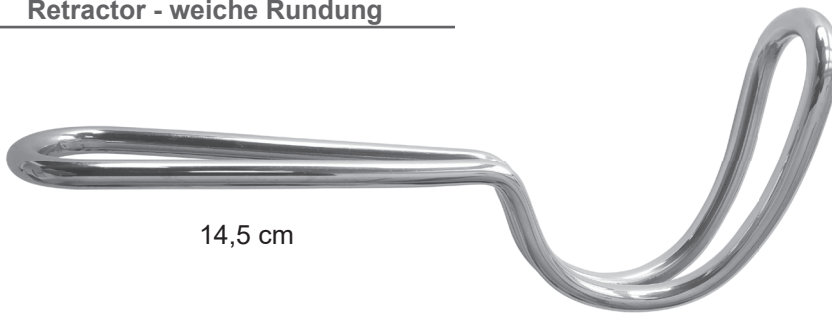

Ref. 15-34

14,5 cm