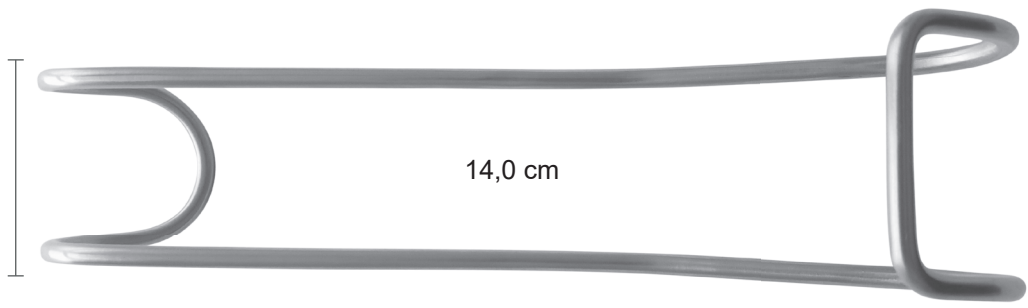

Ref. 15-17E

NEW!

Oringer

Für handfreies
Abhalten

Ref. 40-02C

Lippenhalter Sternberg

30,0 mm

Ref. 40-02B

35,0 mm

14,0 cm

Vestibulum

Ref. 15-1

flexible

20,0 cm

Vestibulum

Ref. 15-2