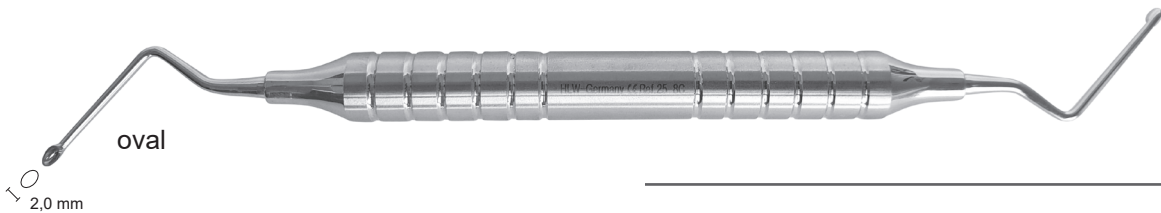

NEW!

Scharfe Löffel

Hohlgriff hollow handle Ø 10,0 mm

Bestell-Nr.
Order-No.

Ref. 25-1C

Ref. 25-2C

Ref. 25-3C

Ref. 25-4C

Ref. 25-5C

Ref. 25-8C

Ref. 25-9C

Ref. 25-10C