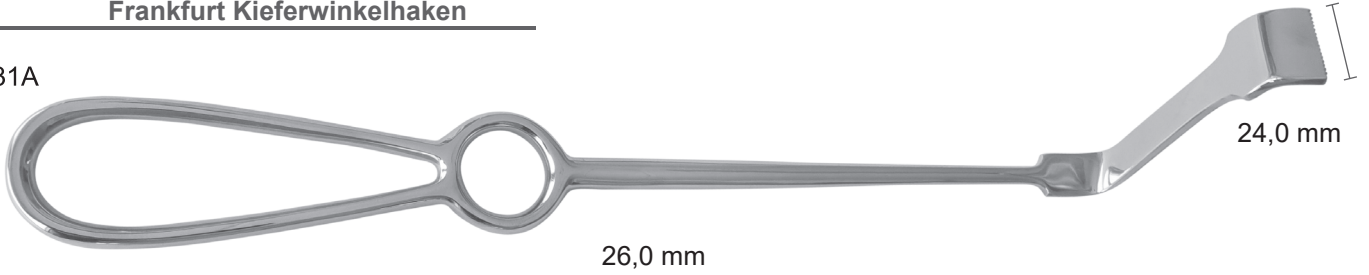

NEW!

Frankfurt Kieferwinkelhaken

Ref. 15-31A